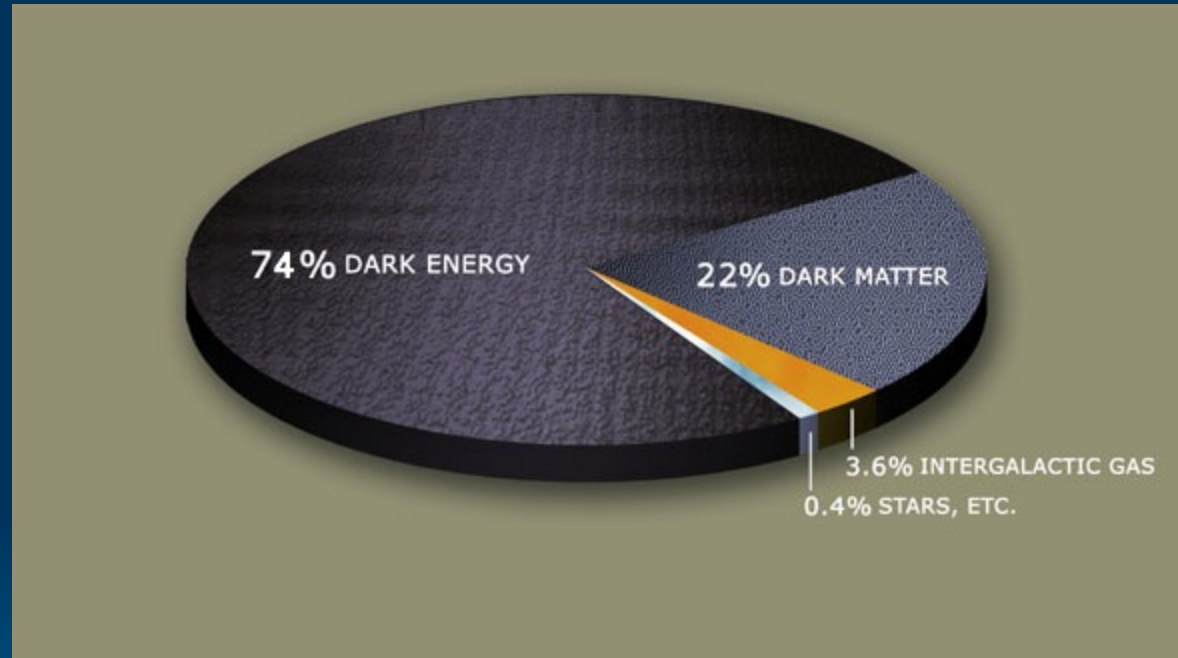

The Mystery of Dark Matter